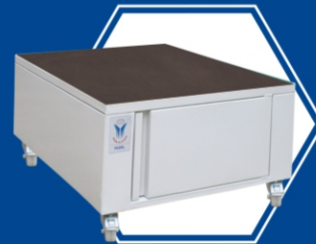

PEARLCOPIER INDIA PVT. LTD.
A Perfect Match For Your Copier

ISO 9001 : 2015, RoHS & CE Certified

FOR
RICOH

MP C2003 / 3003 / 2553 / 4554
IMC2500/5000

FULL VIEW

LAMINATED TOP

STORAGE VIEW

OEM SUPPLIER & EXPORTER

COPIER MATCHING STANDS

Designed aesthetically, these stands look like an extension of the copier making it look like one piece. These stands are built robustly and designed to with-stand the weight of the copier.